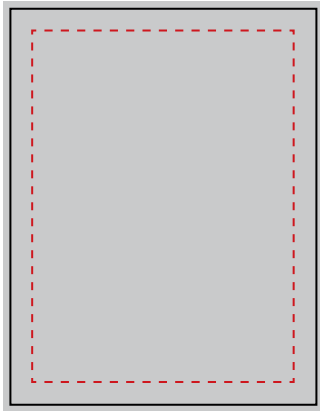

1. Print quality PDFs with all fonts/links embedded. Bleed ads must be supplied with crop marks (*please make sure that crop marks are not visible within the bleed or print area*) and a 1/8" bleed area outside of crop marks. (*It is not recommended to save PDFs at web or "smallest file size" settings.*)
2. TIFF or JPEG files are acceptable with a minimum resolution of 300 dpi.
3. Microsoft Word files must be saved as and sent in PDF or TIFF format. Native Word files are not acceptable.

PLEASE NOTE

Bleed Ads: Center live image area horizontally and vertically between bleed dimensions.

Partial Page Bleed Ads: Provide bleed on all 4 sides of ad to allow ad to be placed on either a right hand or left hand page, and either top or bottom of the page when ads are stacked.

Non-Bleed Ads: Use only live image area dimensions for ad size.

FULL PAGE, BLEED AD

FULL PAGE, NON-BLEED AD

PAGE TRIM SIZE: 8.5" x 11"

FULL PAGE, BLEED AD

BLEED: 8.894" x 11.394"

LIVE AREA: 7.319" x 9.819"

FULL PAGE, NON-BLEED AD

7.319" x 9.819"

full page, non-bleed ad

LIVE AREA:

7.319" x 9.819"

*2/3 page,
non-bleed ad*

LIVE AREA:

4.817" x 9.819" ad size

*2/3 page,
full bleed ad*